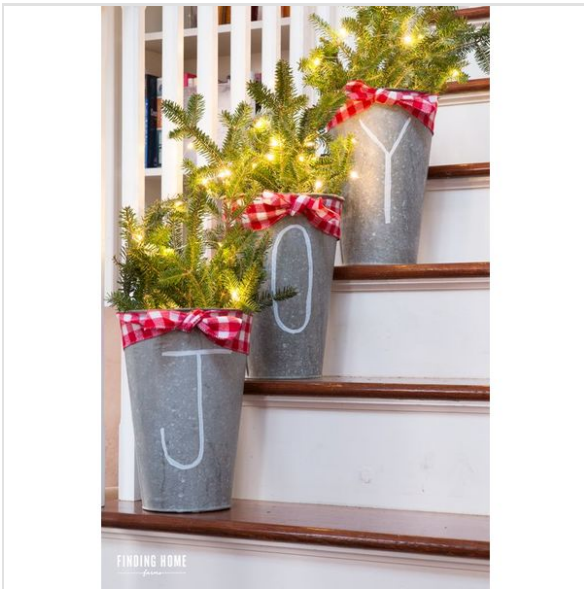

Item: 50 Best Christmas Porch Decoration Ideas for 2018

Brand: homebnc.com

Price:

Quantity: 1

Details: Gina

[Shop It](#)