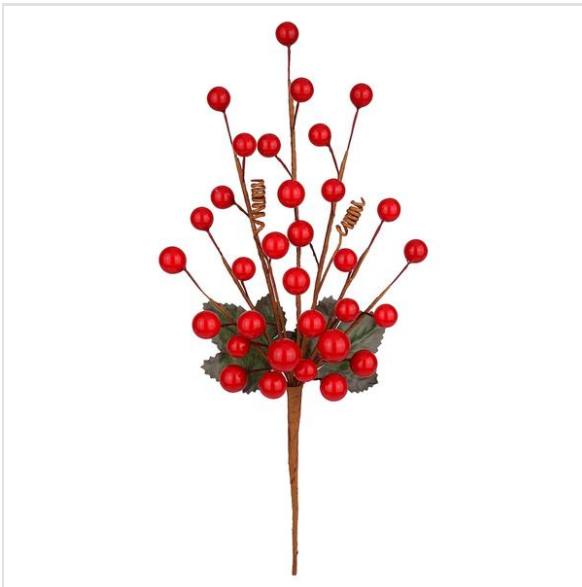

Item: Find the Red Berry Spray Pick with Curls By Ashland® at Michaels

Brand: michaels.com

Price: $0.99

Quantity: 1

Details: Bright and shiny as Rudolph's nose, this berry spray pick by Ashland will fit perfectly into your festive home décor. You can team it with snow-covered spruce leaves and pine cones, and use the arrangement to deck your work desk. Details: Red 9.65" x 4.33" x 0.79" Polyfoam, zinc steel and polyester Gina

[Shop It](#)