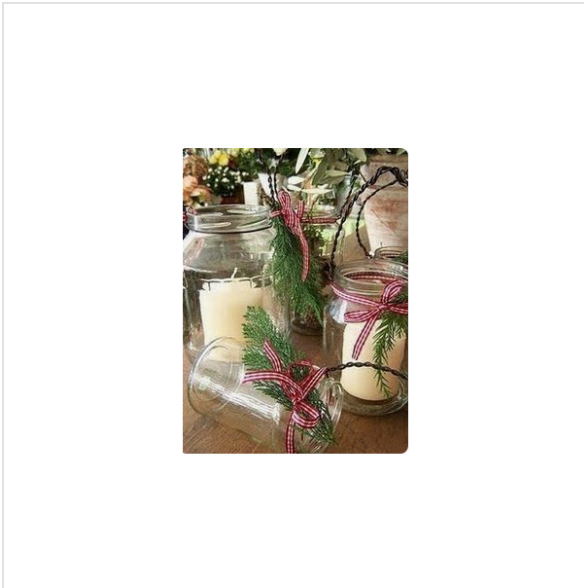

Item: Christmas Candles in Jars

Brand: Pinterest

Price: $0.00

Quantity: 1

Details: Gina

[Shop It](#)