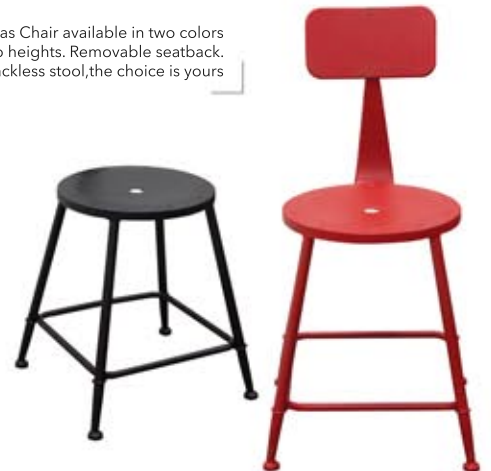

Bistro Table 24 X 24 X 28-38
Stool 19 X 19 X 27-35

Peta Table

Red, Black,
Orange, or Turquoise
Powder Coated Iron

20 X 20 X 22

Davis Stool

Adjustable Height
Weathered Grey Solid Pine /
Black Powder Coated Iron

15 X 15 X 20-27

Austin Stool

Adjustable Height
Weathered Grey Solid Pine /
Gun Metal Grey Powder
Coated Iron

16 X 16 X 21-25

Douglas Collection

Weathered Grey Solid Pine 20" Top /
Black Powder Coated Steel

Bistro Table 23 X 23 X 29-37

Douglas Chair 17 X 17 X 33 (also in Red)

Douglas Chair available in two colors
and two heights. Removable seatback.
Chair or backless stool, the choice is yours

Rustic **CHARM**
And Individuality
Included at no charge