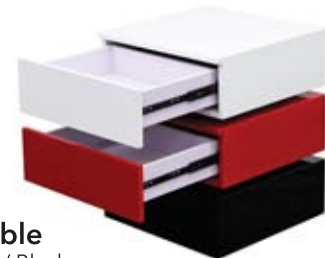

Spark Swivel Coffee Table
Gloss White / Red / Black
Gloss White / Grey / Black
28 X 28 X 16

Middle and bottom tiers have storage feature

Spark End Table
Gloss White / Red / Black
Gloss White / Grey / Black
18 X 18 X 22