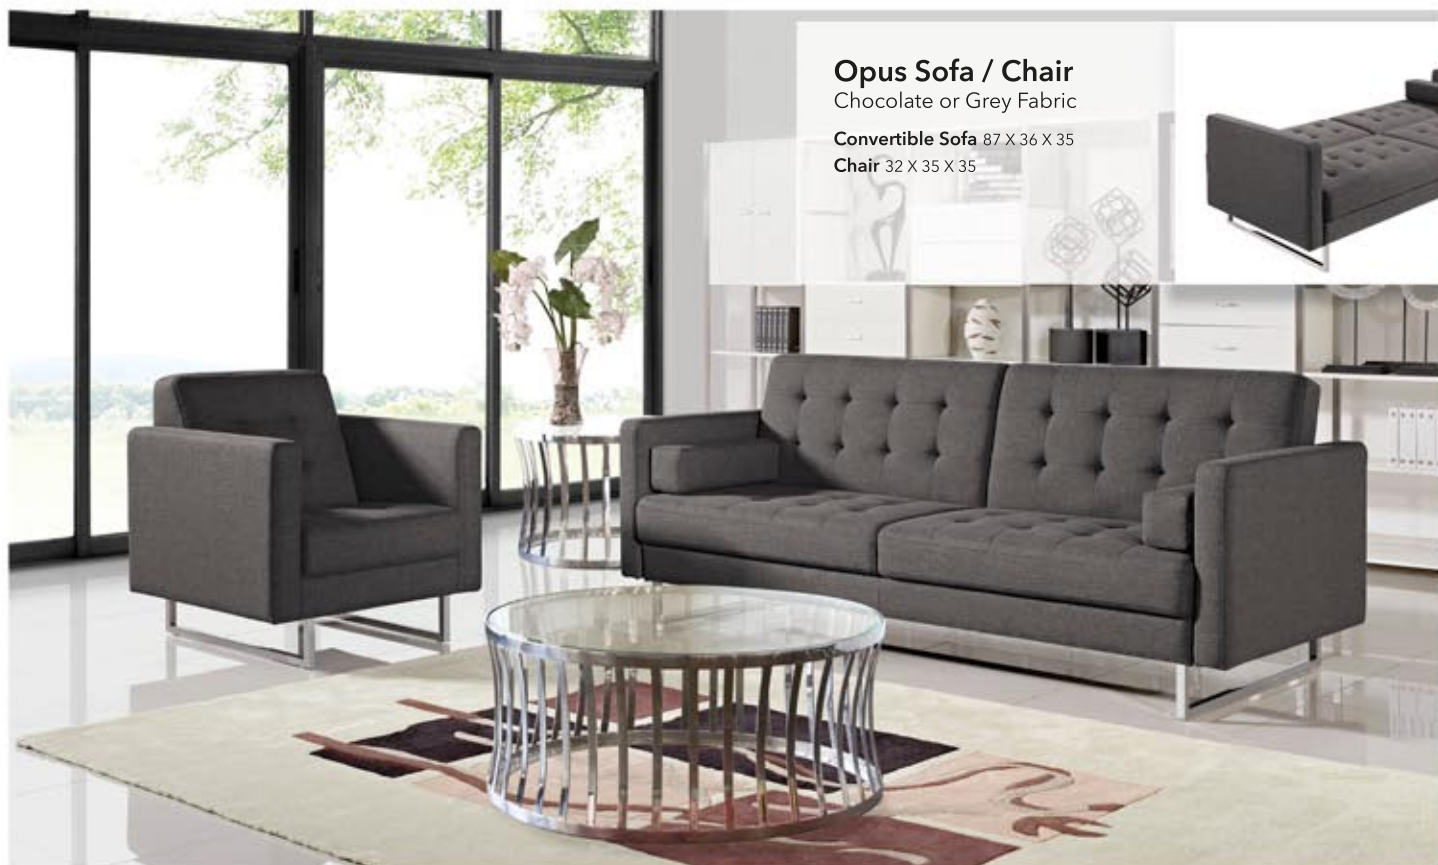

Opus Sofa / Chair

Chocolate or Grey Fabric

Convertible Sofa 87 X 36 X 35

Chair 32 X 35 X 35