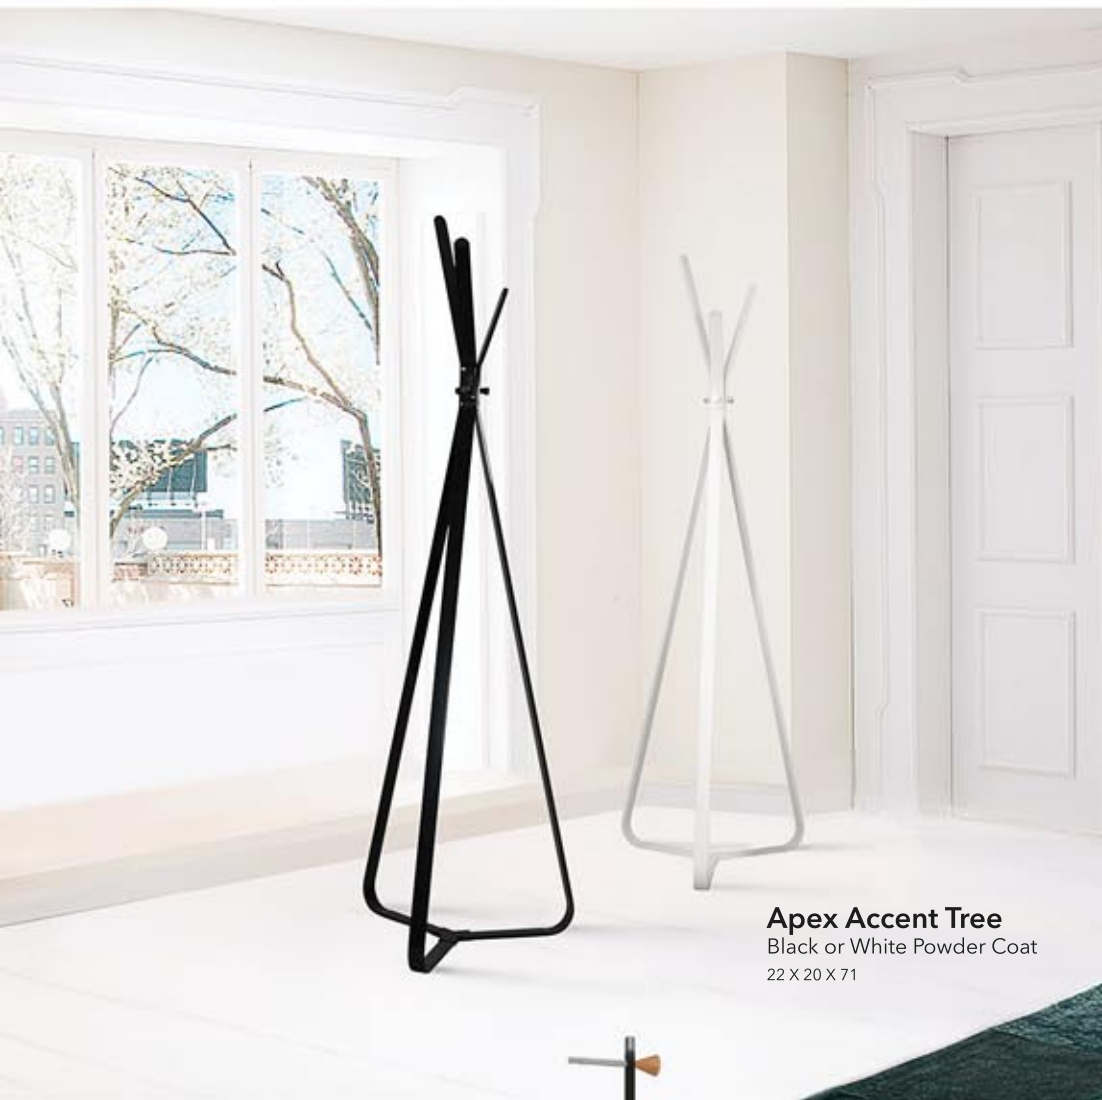

4 Drawer Storage

Ash Finish
18 X 31 X 37

Summit Chair

Ash Finish / Brown PU / Chrome
17 X 32 X 35

EURO VIBE

- Clear Tempered Glass
- Solid Oak Construction

Tempered glass tops provide an elegant, durable surface that is easy to clean

Cascade 3PC Nesting Table

Clear Tempered Glass / Oak

20 X 16 X 20
16 X 14 X 18
12 X 12 X 16

Solid Oak Construction provides solid stability and a natural, minimalist beauty

Monarch Collection

Clear Tempered Glass / Oak

- A. Dining Table 71 X 35 X 30
- B. Round Coffee Table 35 X 35 X 18
- C. Round 2PC Nesting End Table 20 X 20 X 18 / 16 X 16 X 16
- D. Rectangular Coffee Table 47 X 24 X 18

Apex Accent Tree
 Black or White Powder Coat
 22 X 20 X 71