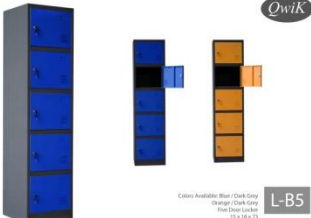

L-B5
Five-Door Locker
Blue/Dark Grey
Orange/Dark Grey
15 x 18 x 73
3.26 cuft, 69 lbs, KD

Features:
5 Doors w/Ventilation
5 Tier Storage
2 Keys Per Door Included

$100