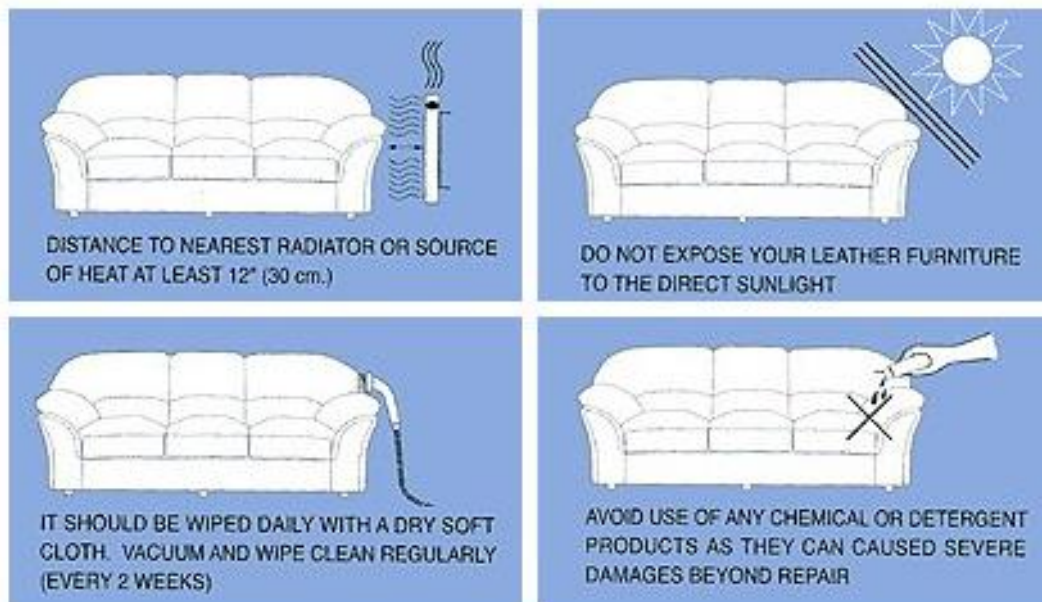

THE RIGHT CHOICE IN LEATHER

- Leather outlasts fabric four to one; it has a useful life of fifteen to twenty years, versus four to five with other fabrics.
- Leather will not tear and is twice as strong as any fabric, even along the seam lines.
- Leather absorbs colors and will not rub off or fade.
- Contemporary Leather will not crack or peel; it stretches and retains its shape without sagging.
- Leather will breathe and assume body temperature rapidly, making it instantaneously comfortable.
- Leather is a practical material that wears well.
- Leather ages well, unlike other fabric; it acquires a fine natural patina that may become more supple with age.
- Leather is fire resistant and emits no toxic fumes even when exposed to intense heat.

OUR QUALITY

- Full Leather – All 100% Top Grain Leather.
- Leather / Leather Match – Top Grain Leather where the body touches. The rest is vinyl.
- Blended Leather – A higher grade of bonded leather with a more pleasing texture and increased durability.
- Frame Construction
  - ✓ Seat cushion foam 1.9-2.1 density*
  - ✓ Seat cushion with fiber wrap*
  - ✓ Coil spring cushion*
  - ✓ Hardwood frame*
  - ✓ Seating support-webbing*
  - ✓ No-sag spring*

* Due to different softness, comfort and style, some models are produced with different configuration or wood frame

LEATHER CARE